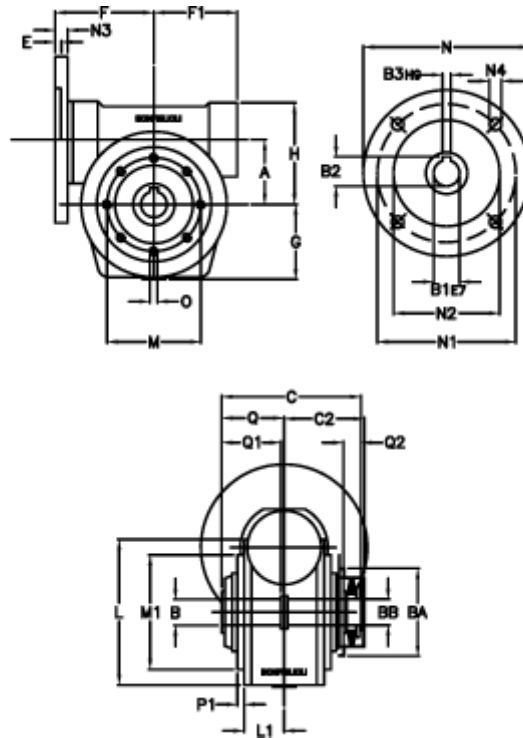

Article number: 390204902472736

Description: Worm Gear with Torque Limiter
VF 49-L2-P-24 P71B5

Measures

a = 49.50	C2 = 63,5	L1 = 36.8	O = M6x8
B = 25	Description = VF 49P-xx-71B5	m = 94	P1 = 2.5
B1 E7 = 14	E = 3.0	M1 = 68	Q = 51.0
B2 = 16.3	F = 70	N = 160	Q1 = 41
B3 H9 = 5	F1 = 63	N1 = 130	Q2 = 15
BA = 63	g = 56	N2 = 110	
BB H7 = 14	H = 80.0	N3 = 10.5	
C = 105	L = 107.5	N4 = 9,5	